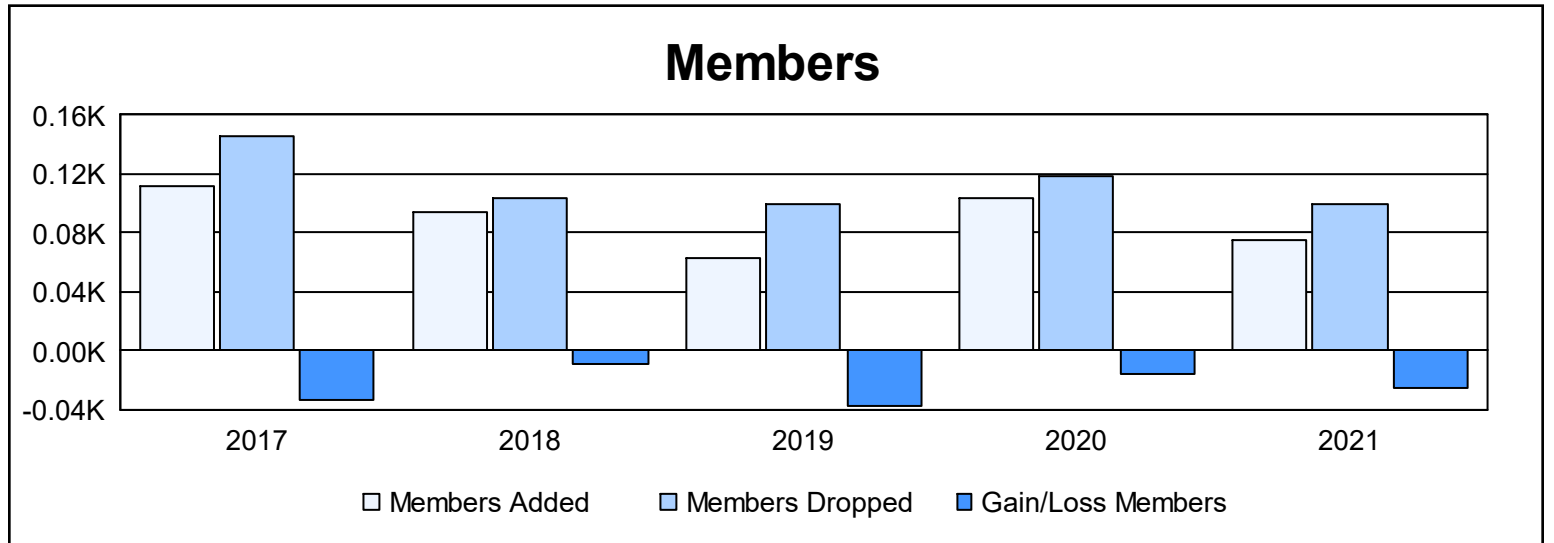

Year	New Clubs	Dropped Clubs	Gain/ Loss Clubs	New Members	Charter Members	Reinstate Members	Transfer Members	Total Member Added	Total Members Dropped	Gain/ Loss Members
2016-2017	0	2	-2	90	1	1	20	112	146	-34
2017-2018	0	1	-1	85	0	2	7	94	103	-9
2018-2019	0	0	0	57	2	0	4	63	100	-37
2019-2020	1	0	1	69	23	1	10	103	119	-16
2020-2021	0	2	-2	67	0	2	6	75	100	-25
<b>Average</b>	<b>0</b>	<b>1</b>	<b>-1</b>	<b>74</b>	<b>5</b>	<b>1</b>	<b>9</b>	<b>89</b>	<b>114</b>	<b>-24</b>

### Membership Composition June 2021 Cumulative