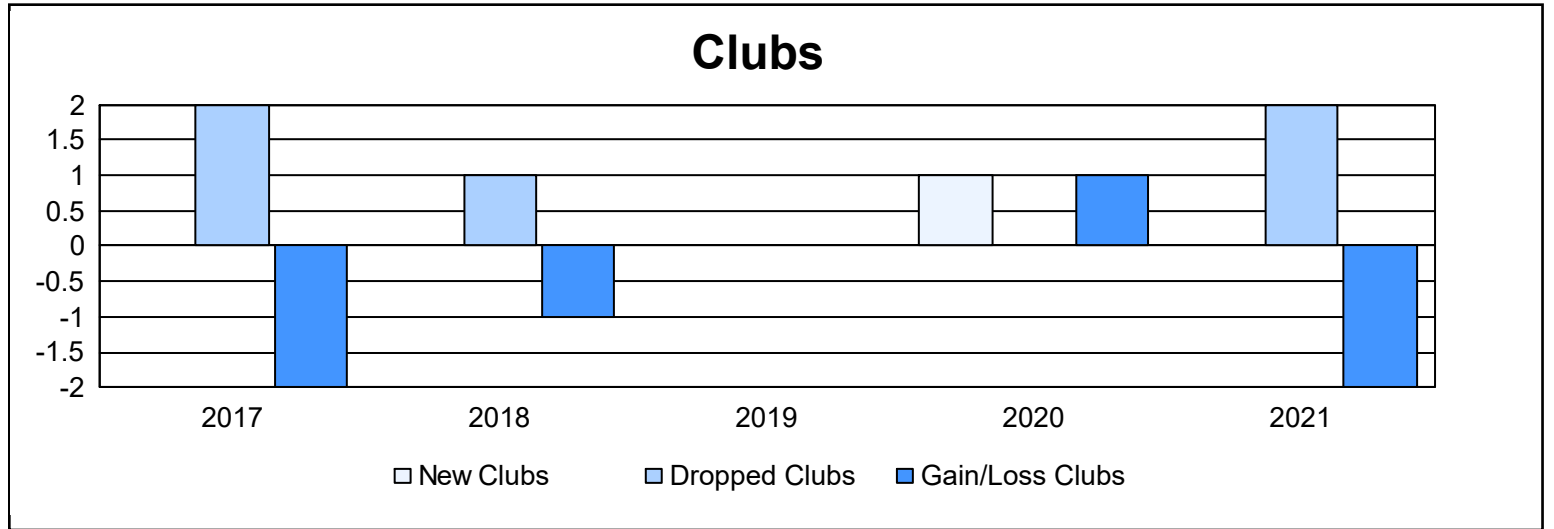

Year	New Clubs	Dropped Clubs	Gain/ Loss Clubs	New Members	Charter Members	Reinstate Members	Transfer Members	Total Member Added	Total Members Dropped	Gain/ Loss Members
2016-2017	0	2	-2	90	1	1	20	112	146	-34
2017-2018	0	1	-1	85	0	2	7	94	103	-9
2018-2019	0	0	0	57	2	0	4	63	100	-37
2019-2020	1	0	1	69	23	1	10	103	119	-16
2020-2021	0	2	-2	67	0	2	6	75	100	-25
<b>Average</b>	<b>0</b>	<b>1</b>	<b>-1</b>	<b>74</b>	<b>5</b>	<b>1</b>	<b>9</b>	<b>89</b>	<b>114</b>	<b>-24</b>

### Membership Composition June 2021 Cumulative