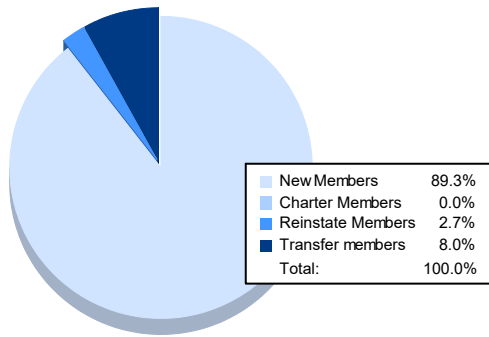

Year	New Clubs	Dropped Clubs	Gain/ Loss Clubs	New Members	Charter Members	Reinstate Members	Transfer Members	Total Member Added	Total Members Dropped	Gain/ Loss Members
2016-2017	0	2	-2	90	1	1	20	112	146	-34
2017-2018	0	1	-1	85	0	2	7	94	103	-9
2018-2019	0	0	0	57	2	0	4	63	100	-37
2019-2020	1	0	1	69	23	1	10	103	119	-16
2020-2021	0	2	-2	67	0	2	6	75	100	-25
<b>Average</b>	<b>0</b>	<b>1</b>	<b>-1</b>	<b>74</b>	<b>5</b>	<b>1</b>	<b>9</b>	<b>89</b>	<b>114</b>	<b>-24</b>

### Membership Composition June 2021 Cumulative